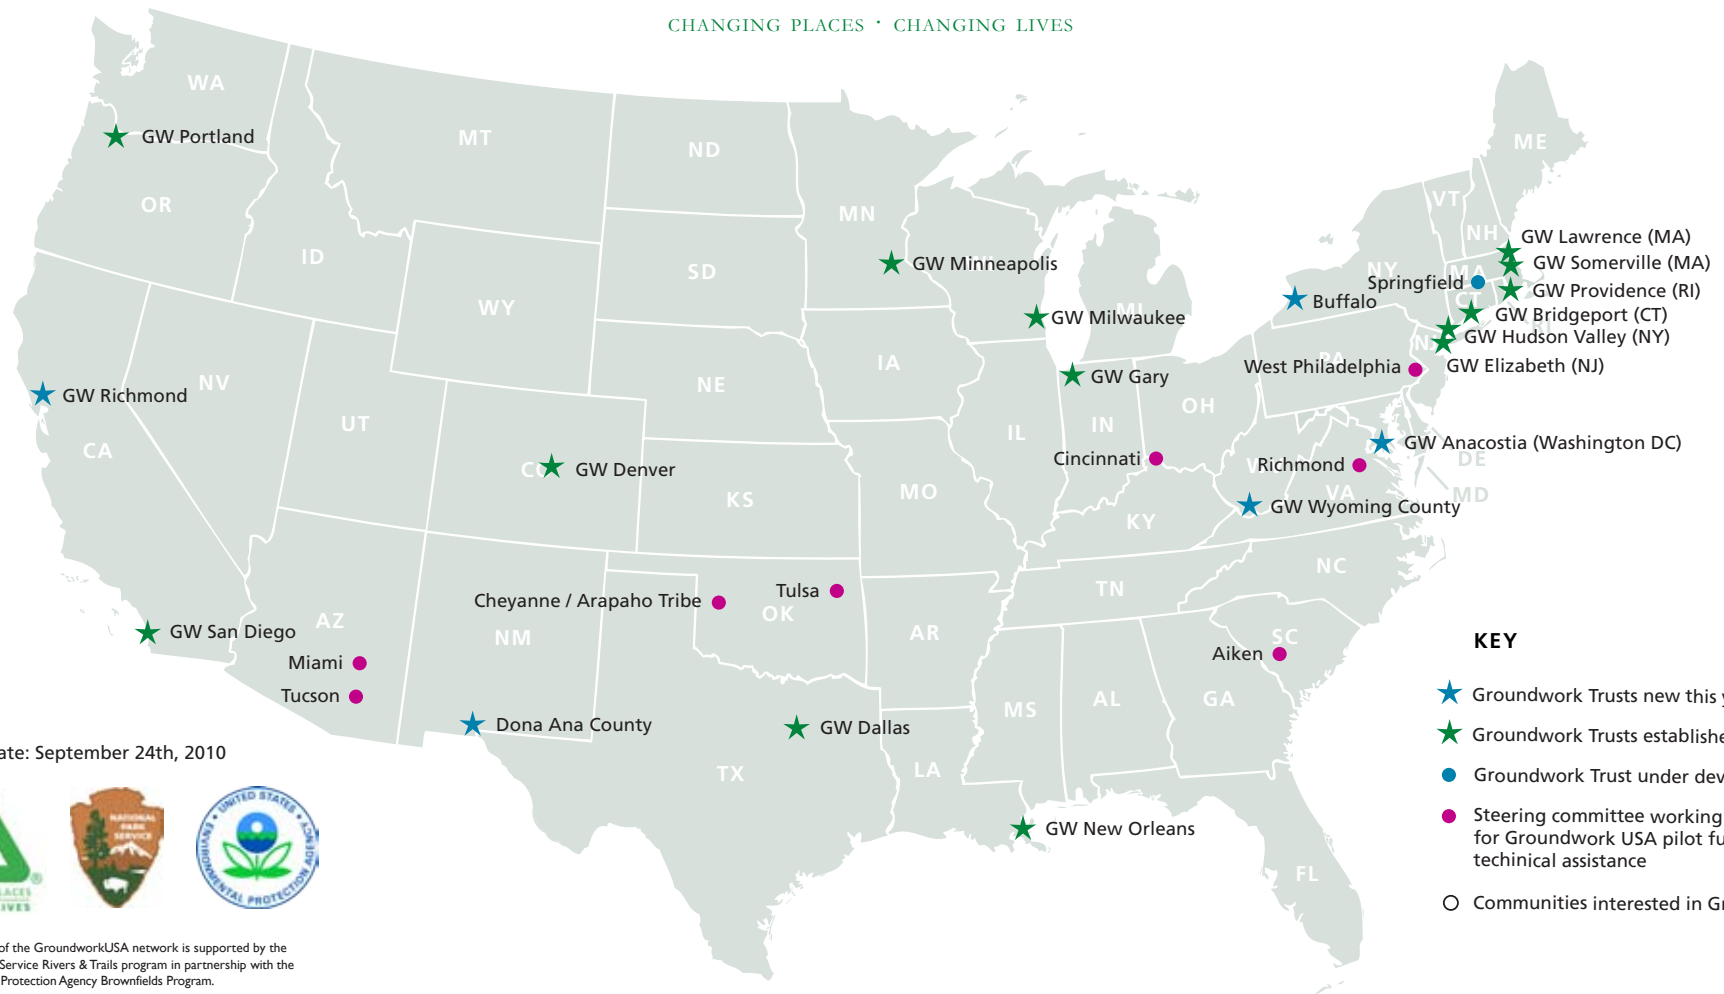

GroundworkUSA®

CHANGING PLACES • CHANGING LIVES